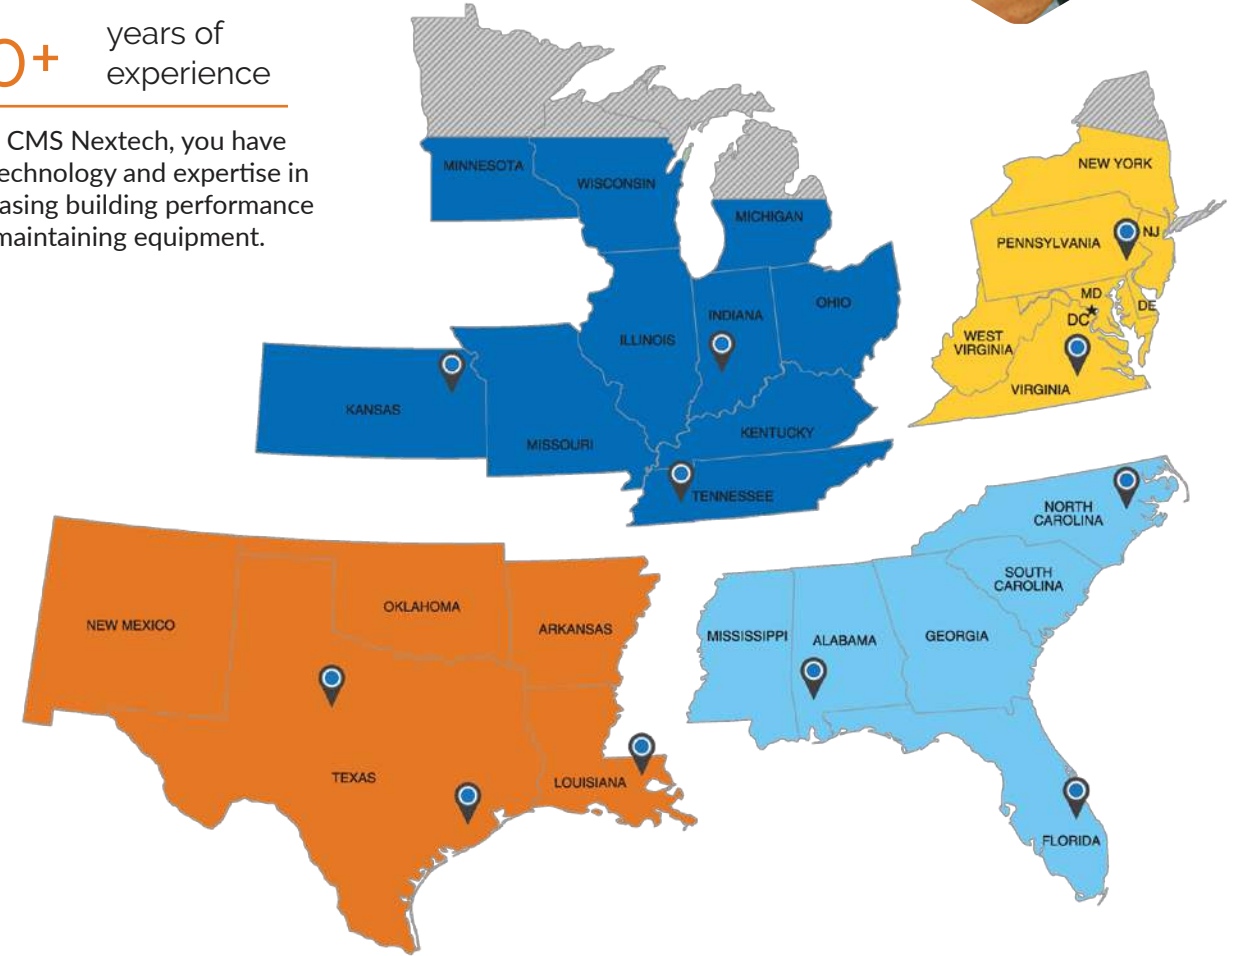

20+ years of experience

With CMS Nextech, you have the technology and expertise in increasing building performance and maintaining equipment.