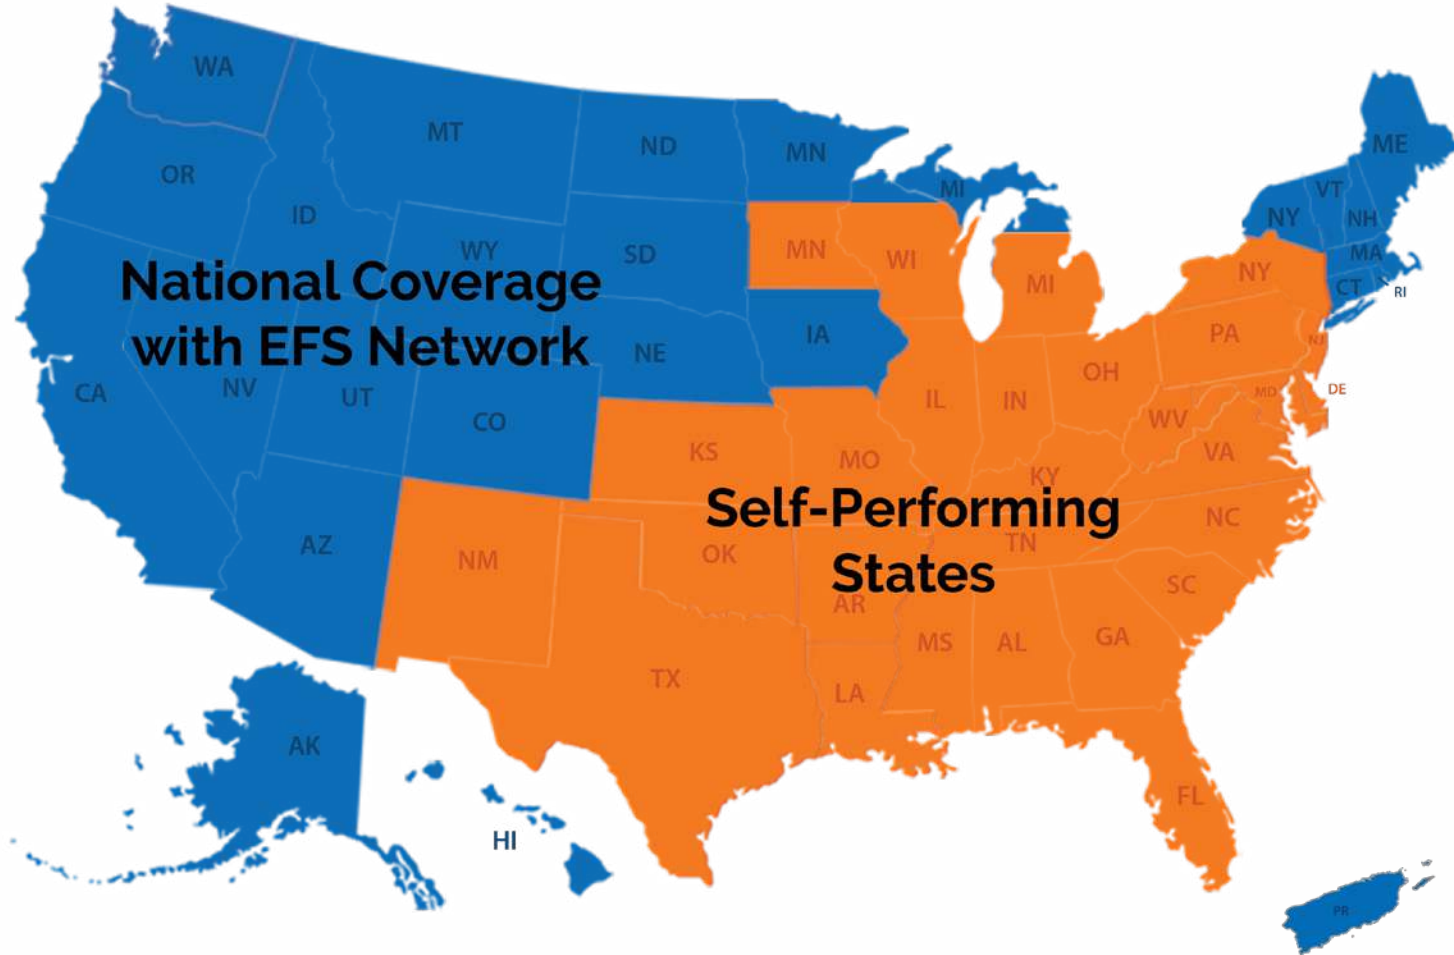

The CMS Nextech Difference

We provide the best service, information and technology systems in the industry. For over 10 years, we have collected asset information in the field of every make and model to support executive planning and daily management decisions. With CMS Nextech and our EFS partner network, you can rely on us to provide consistent and quality service nationwide.

The Interior Climate Specialists